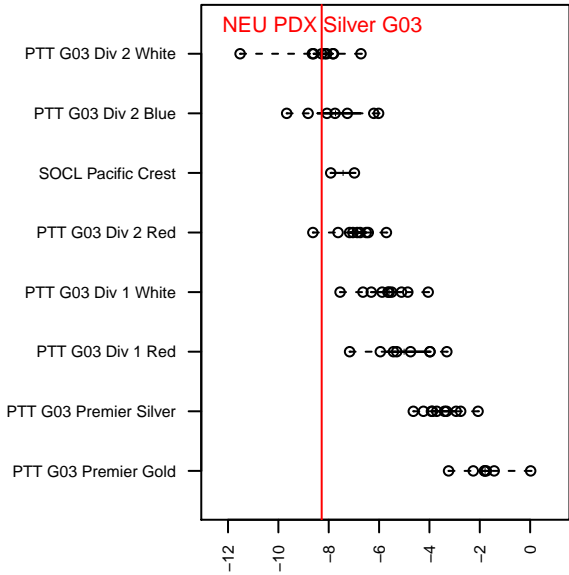

**attack and defense rating
relative to others at age
and all opponents in last 13 months**