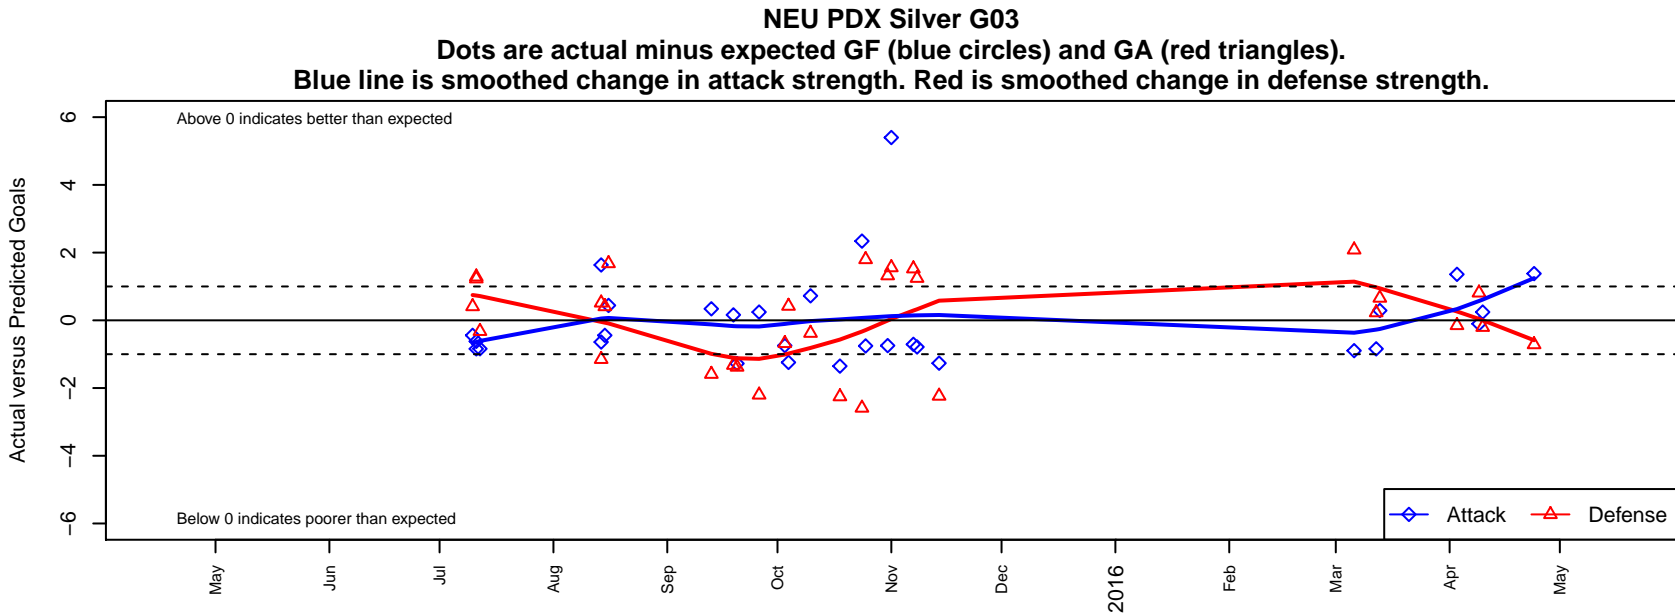

**attack and defense variance (black dot)
relative to other teams
and top 10 in region**

**attack and defense rating
relative to others at age
and all opponents in last 13 months**

NEU PDX Silver G03

Northeast United
Portland, OR
G03 total strength=297
attack=0.2 defense=0.15
fall league = PTT G03 Div 2 White
spr league = Spr OYS G03 Div 2 Blue

alt names used:
NEU 03G Silver
NEU PDX G03 Silver
NORTHEAST UNITEDNEU G03 SILVER
NEU PDX G03 Silver
NEU PDX G03 Silver

Venues played:
2015 PCU Summer Classic U12 Bronze
2015 Mt Hood Challenge U12
2015 PTT G03 Division 2 White
2015 OYS Founders Cup G03
2015 Spr OYS G03 Division 2 Blue